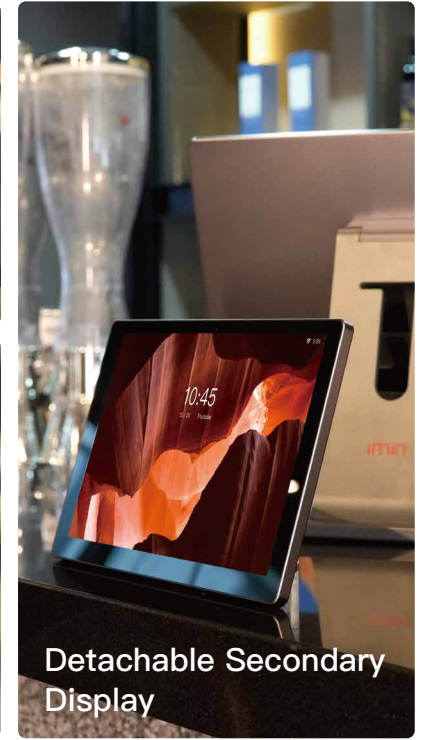

#### Display

15.6" main IPS display with thin bezel design and 170 degree viewing angle for quality graphics with a full metal finish.

#### More capabilities

Built-in NFC module on secondary display to provide a seamless payment process.

NFC on the Secondary Display

Dual Display

Connection Ports

Detachable Secondary Display