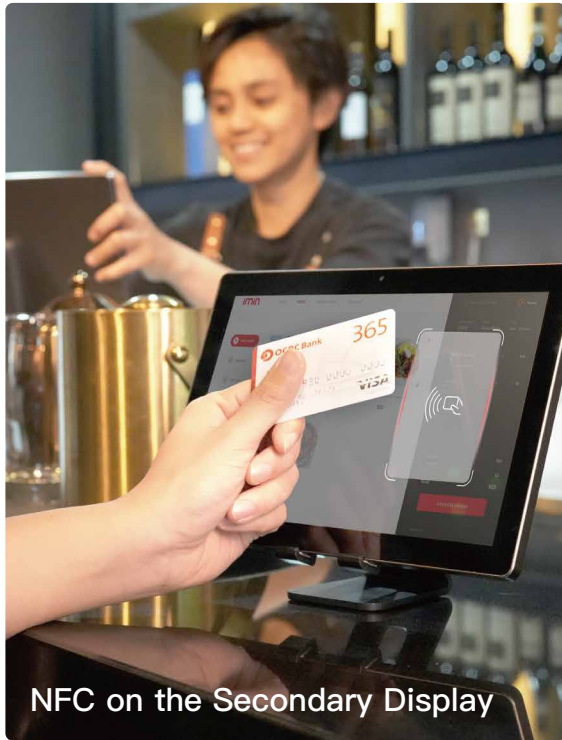

NFC on the Secondary Display